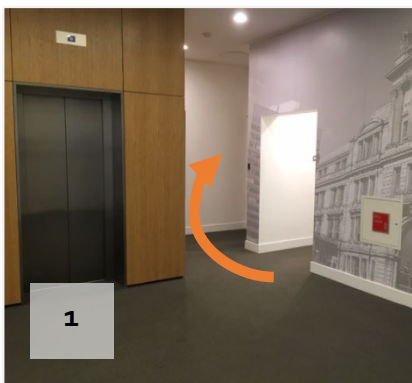

Welcome to Exchange Station

All Public Health Institute visitors must first sign in at the Exchange Reception desk. You then have two options:

Entrance 03: Going through these barriers takes you directly to the LJMU reception area, who will then contact the person you're visiting to come and collect you.

If you've been informed that your meeting is taking place in one of our ground floor meeting rooms then you can access these directly from this entrance.

PHI | Public Health Institute
LIVERPOOL JOHN MOORES UNIVERSITY

Entrance 02: This is the entrance you need to take if you'd prefer to make your own way directly to the Public Health Institute. We're located on the west side of the building, so you'll need to follow the instructions below to find us.

1. After you've gone through the barriers, do not use the first set of stairs or lifts, instead go through the corner door.
2. Staying on the ground floor, follow the corridor round.
3. On reaching the end of the corridor, go through the double doors to enter the west lobby area.
4. From this lobby, take the lift or stairs to the third floor.
5. On reaching the third floor, turn right and you'll see the entrance to the Public Health Institute.