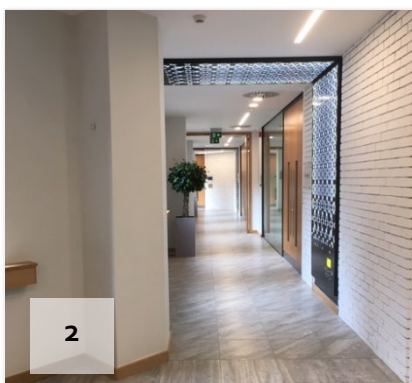

Welcome to Exchange Station

All Public Health Institute visitors must first sign in at the Exchange Reception desk. You then have two options:

Entrance 03: Going through these barriers takes you directly to the LJMU reception area, who will then contact the person you're visiting to come and collect you.

If you've been informed that your meeting is taking place in one of our ground floor meeting rooms then you can access these directly from this entrance.

PHI | Public Health Institute
LIVERPOOL JOHN MOORES UNIVERSITY

Entrance 02: This is the entrance you need to take if you'd prefer to make your own way directly to the Public Health Institute. We're located on the west side of the building, so you'll need to follow the instructions below to find us.

1. After you've gone through the barriers, do not use the first set of stairs or lifts, instead go through the corner door.
2. Staying on the ground floor, follow the corridor round.
3. On reaching the end of the corridor, go through the double doors to enter the west lobby area.
4. From this lobby, take the lift or stairs to the third floor.
5. On reaching the third floor, turn right and you'll see the entrance to the Public Health Institute.