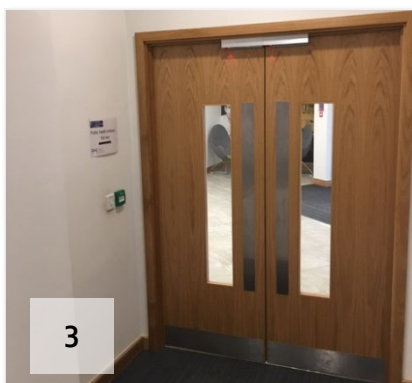

Welcome to Exchange Station

All Public Health Institute visitors must first sign in at the Exchange Reception desk. You then have two options:

Entrance 03: Going through these barriers takes you directly to the LJMU reception area, who will then contact the person you're visiting to come and collect you.

If you've been informed that your meeting is taking place in one of our ground floor meeting rooms then you can access these directly from this entrance.

PHI | Public Health Institute
LIVERPOOL JOHN MOORES UNIVERSITY

Entrance 02: This is the entrance you need to take if you'd prefer to make your own way directly to the Public Health Institute. We're located on the west side of the building, so you'll need to follow the instructions below to find us.

1. After you've gone through the barriers, do not use the first set of stairs or lifts, instead go through the corner door.
2. Staying on the ground floor, follow the corridor round.
3. On reaching the end of the corridor, go through the double doors to enter the west lobby area.
4. From this lobby, take the lift or stairs to the third floor.
5. On reaching the third floor, turn right and you'll see the entrance to the Public Health Institute.