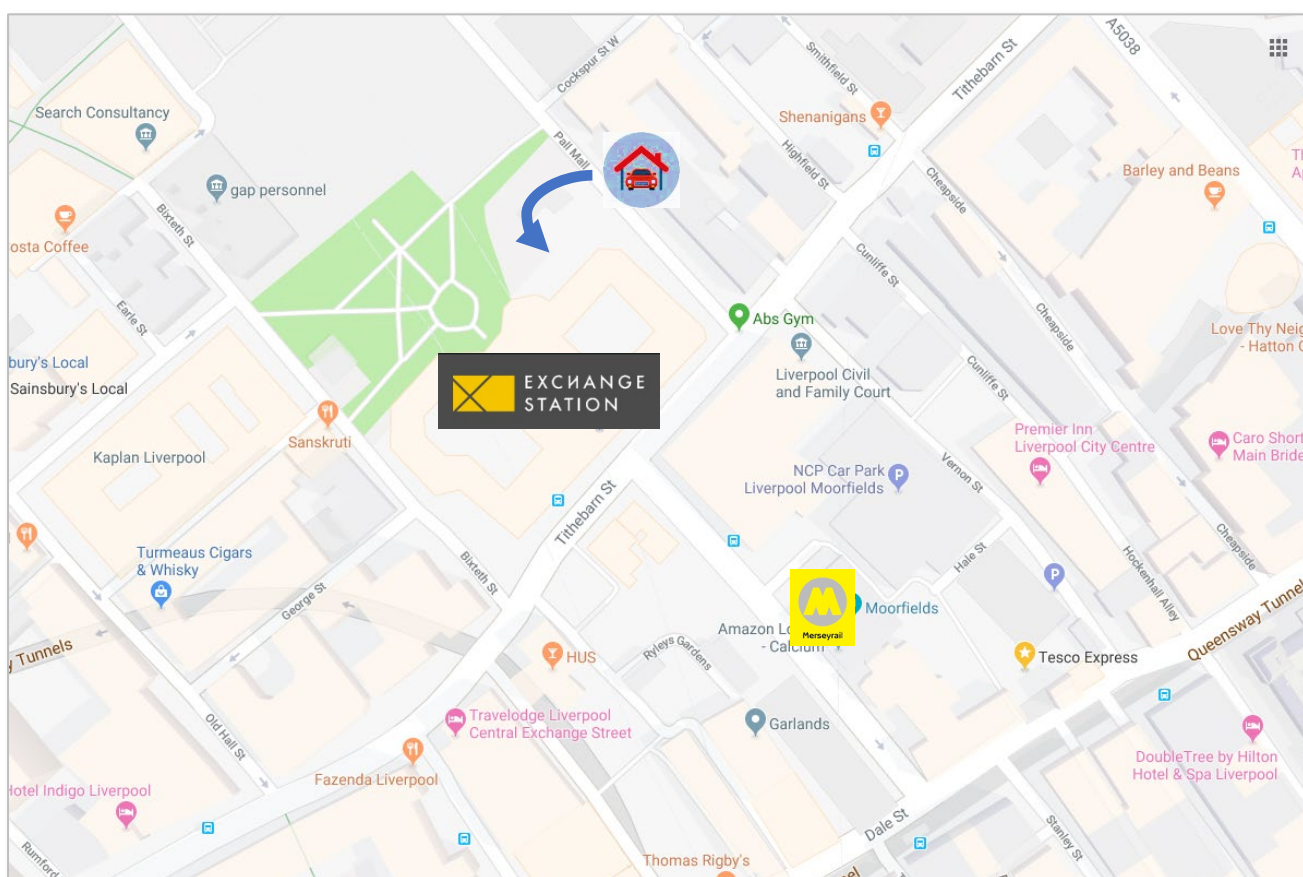

Entrance 02: This is the entrance you need to take if you'd prefer to make your own way directly to the Public Health Institute. We're located on the west side of the building, so you'll need to follow the instructions below to find us.

1. After you've gone through the barriers, do not use the first set of stairs or lifts, instead go through the corner door.
2. Staying on the ground floor, follow the corridor round.
3. On reaching the end of the corridor, go through the double doors to enter the west lobby area.
4. From this lobby, take the lift or stairs to the third floor.
5. On reaching the third floor, turn right and you'll see the entrance to the Public Health Institute.

Travelling to Exchange Station

Public Health Institute, Liverpool John Moores University,
Exchange Station, Tithebarn Street, Liverpool, L2 2QP

We're located in Liverpool city centre and close to Merseyrail's Moorfields station. If you're driving, we have a small number of spaces for visitor car parking, but please contact us first as these must be booked in advance.

- If you've arranged to park here at Exchange Station then the car park entrance is located around the corner on Pall Mall.
- Drive down the ramp, and press the intercom to get through the barrier
- You will need to park in the correct numbered space that you've been allocated. Most of the LJMU spaces are within this first area.
- After you've parked, look for the doors sign posted Main Reception, come up to the ground floor and sign in at the main reception desk.