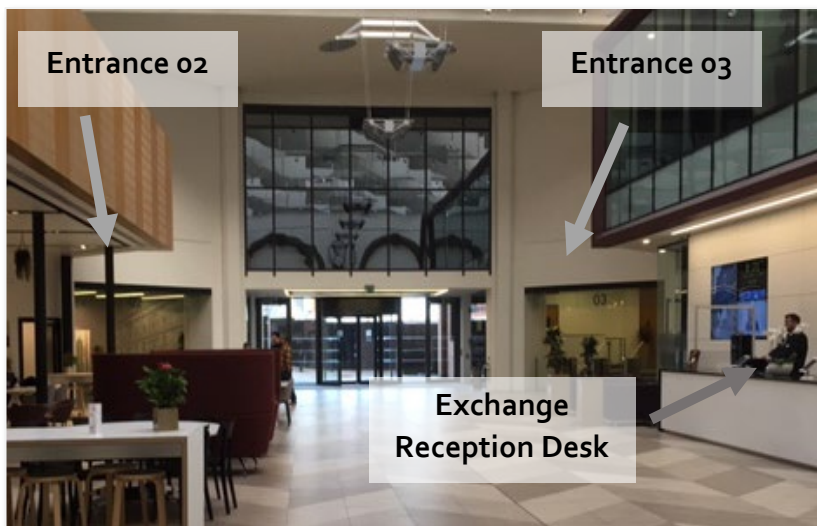

Welcome to Exchange Station

All Public Health Institute visitors must first sign in at the Exchange Reception desk. You then have two options:

Entrance 03: Going through these barriers takes you directly to the LJMU reception area, who will then contact the person you're visiting to come and collect you.

If you've been informed that your meeting is taking place in one of our ground floor meeting rooms then you can access these directly from this entrance.

PHI | Public Health Institute
LIVERPOOL JOHN MOORES UNIVERSITY

Entrance 02: This is the entrance you need to take if you'd prefer to make your own way directly to the Public Health Institute. We're located on the west side of the building, so you'll need to follow the instructions below to find us.

1. After you've gone through the barriers, do not use the first set of stairs or lifts, instead go through the corner door.
2. Staying on the ground floor, follow the corridor round.
3. On reaching the end of the corridor, go through the double doors to enter the west lobby area.
4. From this lobby, take the lift or stairs to the third floor.
5. On reaching the third floor, turn right and you'll see the entrance to the Public Health Institute.